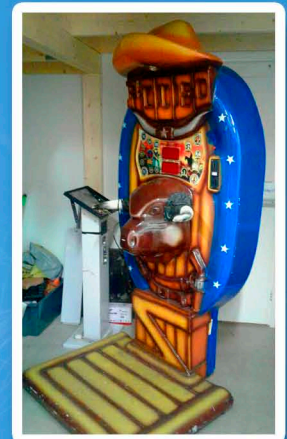

BELTLOCK
VÖYSOLMU

DIAPER RALLY
VAIPPARALLI

COW MILKING
LYPSYLEHMÄ
1,2M X 1M X 2M

RODEO BULL GAME
RODEO VÄÄNTÖPELI
2,2M X 1,1M X 1,1M

POWER HAMMER
VOIMALEKA
2M X 2M X 5M

FORUNA MINIGOLF
FORTUNA MINIGOLF
1,2M X 2,5M